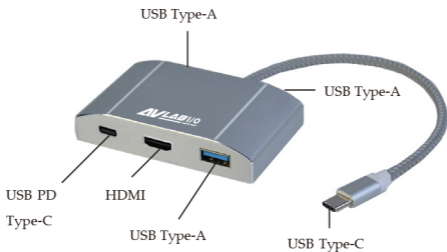

Specifications

Number of Connectors	5
Connectors	Input: 1x USB Type-C, Male Output: 1x 19-pin HDMI, Female 3x 9-pin USB 3.1 Gen 1 Type-A, Female 1x USB Type-C (charging) , Female
Video Type	HDMI
Resolution	Up to 4Kx2K
Audio	Yes
Data Transfer Rate	Up to 5Gb/s (USB 3.1 Gen 1)
Power	USB Bus-powered
Housing Material	Metal (Aluminum)
Built-in Cable Length	5.91" (15cm)
Color	Silver
Dimensions	3.11" (W) x 0.63" (H) x 1.85" (D)
Weight	0.15 lbs

Package Contents

- *USB 3.1 Type-C Hub with HDMI & PD charging Adapter - 4K ready*
- User Reference Guide

System Requirements

- Computer with USB Type-C port
- USB Power Delivery Specification (USB PD) over USB Type-C
- DisplayPort over USB Type-C

Layout

Figure 1: USB 3.1 Type-C Hub with HDMI & PD charging Adapter-4K

- **USB Type-C:** Connects to USB Type-C port of the computer

- **USB Type-A (x3):** Connects to USB peripherals such as mice, pen drives, or printers
- **HDMI:** Connects to an HDMI display by HDMI cable (cable not included)
- **USB PD Type-C:** Connects to a USB Type-C power source for powering or charging your laptop

Application

USB 3.1 Type-C Hub with HDMI & PD charging Adapter -4K ready provides HDMI, USB data and USB PD charging connection simultaneously in one ultra-slim unit.

Figure 2: Application