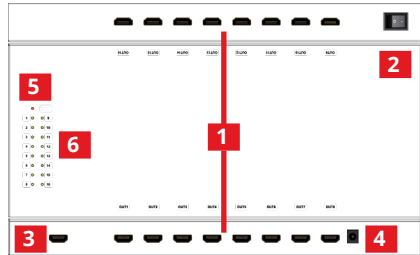

Features

- HDMI 1.4 compliant
- Support resolution up to 4K@30Hz
- Support HDCP 1.4
- Support Deep Color 36 bit
- Support 3D video
- Support 7.1 sound

Package contents

- 1x16 HDMI Splitter with 3D and 4Kx2K
- Power adapter DC 5V/4A
- Wall mount kits
- Quick Start Guide

Layout

1. HDMI outputs
2. Power Switch
3. HDMI Input
4. Power Input: DC 5V/4A
5. Power LED
6. Indicator of HDMI outputs

**1x16 HDMI Splitter
with 3D and 4Kx2K**

Quick Start Guide

BLANK PAGE