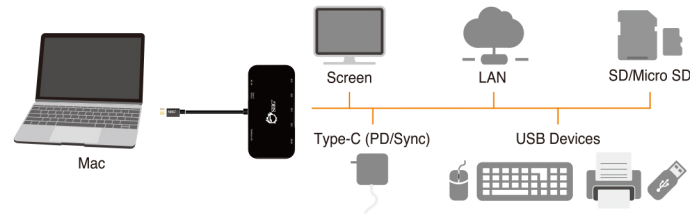

Introduction

The USB-C Multi-Function 4K HDMI Video Mini Dock with PD Charging adds a wide variety of ports to your USB Type-C enabled computer instantly. Includes one USB Type-C port (Charge and Sync), one HDMI port, Gigabit Ethernet, three USB 3.0 ports and SD/Micro SD card slots.

Product Layout

- **USB-C:** Connects to an available USB-C port of the computer
- **USB-C (PD/Sync):** Connects to a USB-C power source for powering or charging your laptop. Or connects to a USB-C device for data transfer
- **Power jack:** Connects to 5V power adapter (not included) for external power if needed
- **USB 3.0 ports (x3):** Connects to USB devices such as mice, keyboards and pen drives
- **RJ45 (GigaLAN):** Connects to Ethernet network by Ethernet cable (not included)
- **HDMI:** Connects to an HDMI display by HDMI cable (not included)
- **SD/Micro-SD card slot:** Inserts a SD/Micro-SD card

* Power Jack

Refer to below for the specifications of the 5V power adapter.

Outside diameter (OD)	Inside diameter (ID)	Plug Length (L)	Negative / Positive
3.5(mm)	1.5(mm)	10(mm)	Centerpin for positive voltage and the outer shield for negative voltage

Application

The powerful USB-C dock adds multiple ports to your USB-C enabled computer simultaneously making it a multi-task workstation. Greatly enhance your computer's connectivity performance including video, LAN, storage and so on. Compact design makes it also easy to carry, a great expansion companion for home, office or on-the-go.