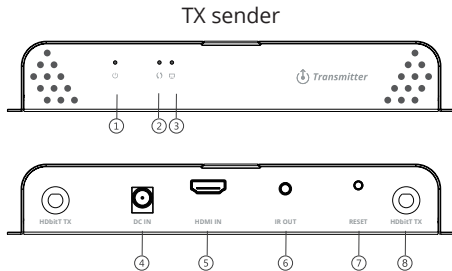

Package contents

1. Wireless Extender TX
2. Wireless Extender RX
3. IR receiver (IR IN) cable
4. IR blaster (IR out) cable
5. Power adapter 5V/3.5A x2
6. Quick start guide

Layout

1	Power indicator	LED turns on when power on
2	Data transmission indicator	LED blinks when data is transmitted
3	HDMI signal indicator	LED turns on when TX & RX connect, otherwise it remains off
4	Power input	Connect with power adapter 5V/3.5A
5	HDMI input	Connect with HDMI source
6	IR blaster	Connect with IR blaster cable Please put the IR blaster close to source device to better transmit the IR signal from receiver
7	Reset	Restart the device
8	Antenna	Launch wireless signal

1	Power indicator	LED turns on when power on
2	Data transmission indicator	LED blinks when data is transmitted
3	HDMI signal indicator	LED turns on when TX & RX connect, otherwise it remains off
4	Power input	Connect with power adapter 5V/3.5A
5	HDMI output	Connect with HDMI display
6	IR receiver	Connect with IR receiver cable Please make sure the remote control is within the required range of IR receiver
7	Reset	Restart the device
8	Antenna	Receive wireless signal

Application

Point to point connection

One TX to two RX connection

NOTE:

1. When the wireless signal transmits through wall, glass or other obstacles, it will cause signal loss. Please install this device in a good environment with few obstacles.
2. The external environment wireless signal will affect transmission, such as micro waver wireless mouse and keyboard etc.