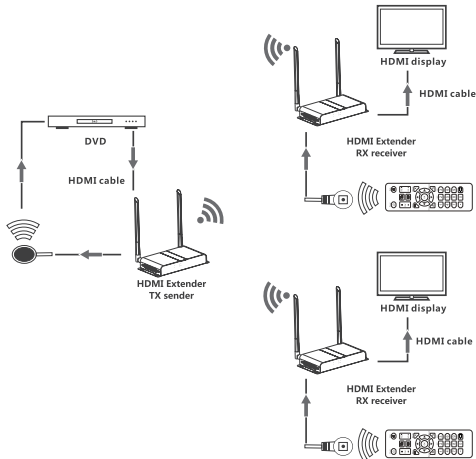

Package contents

1. Wireless Extender TX
2. Wireless Extender RX
3. IR receiver (IR IN) cable
4. IR blaster (IR out) cable
5. Power adapter 5V/3.5A x2
6. Quick start guide

Layout

1	Power indicator	LED turns on when power on
2	Data transmission indicator	LED blinks when data is transmitted
3	HDMI signal indicator	LED turns on when TX & RX connect, otherwise it remains off
4	Power input	Connect with power adapter 5V/3.5A
5	HDMI input	Connect with HDMI source
6	IR blaster	Connect with IR blaster cable Please put the IR blaster close to source device to better transmit the IR signal from receiver
7	Reset	Restart the device
8	Antenna	Launch wireless signal

1	Power indicator	LED turns on when power on
2	Data transmission indicator	LED blinks when data is transmitted
3	HDMI signal indicator	LED turns on when TX & RX connect, otherwise it remains off
4	Power input	Connect with power adapter 5V/3.5A
5	HDMI output	Connect with HDMI display
6	IR receiver	Connect with IR receiver cable Please make sure the remote control is within the required range of IR receiver
7	Reset	Restart the device
8	Antenna	Receive wireless signal

Application

Point to point connection

One TX to two RX connection

NOTE:

1. When the wireless signal transmits through wall, glass or other obstacles, it will cause signal loss. Please install this device in a good environment with few obstacles.
2. The external environment wireless signal will affect transmission, such as micro waver wireless mouse and keyboard etc.