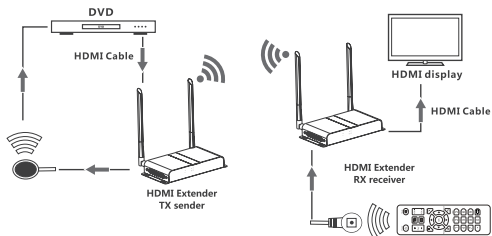

Package contents

1. Wireless Extender TX
2. Wireless Extender RX
3. IR receiver (IR IN) cable
4. IR blaster (IR out) cable
5. Power adapter 5V/3.5A x2
6. Quick start guide

Layout

1	Power indicator	LED turns on when power on
2	Data transmission indicator	LED blinks when data is transmitted
3	HDMI signal indicator	LED turns on when TX & RX connect, otherwise it remains off
4	Power input	Connect with power adapter 5V/3.5A
5	HDMI input	Connect with HDMI source
6	IR blaster	Connect with IR blaster cable Please put the IR blaster close to source device to better transmit the IR signal from receiver
7	Reset	Restart the device
8	Antenna	Launch wireless signal

1	Power indicator	LED turns on when power on
2	Data transmission indicator	LED blinks when data is transmitted
3	HDMI signal indicator	LED turns on when TX & RX connect, otherwise it remains off
4	Power input	Connect with power adapter 5V/3.5A
5	HDMI output	Connect with HDMI display
6	IR receiver	Connect with IR receiver cable Please make sure the remote control is within the required range of IR receiver
7	Reset	Restart the device
8	Antenna	Receive wireless signal

Application

Point to point connection

One TX to two RX connection

NOTE:

1. When the wireless signal transmits through wall, glass or other obstacles, it will cause signal loss. Please install this device in a good environment with few obstacles.
2. The external environment wireless signal will affect transmission, such as micro waver wireless mouse and keyboard etc.