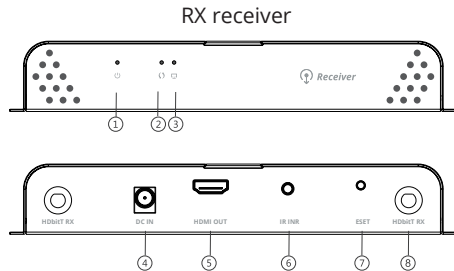

Features

- HDMI 2.0 & HDCP 2.2 compliant
- 5G Wireless 200m transmission distance
- High resolution up to 4K@60Hz
- IR passback supports 20-60KHz wide frequency
- Support one transceiver to two receivers
- Stereo PCM audio

Package contents

1. Wireless Extender TX
2. Wireless Extender RX
3. IR receiver (IR IN) cable
4. IR blaster (IR out) cable
5. Power adapter 5V/3.5A x2
6. Quick start guide

Layout

1	Power indicator	LED turns on when power on
2	Data transmission indicator	LED blinks when data is transmitted
3	HDMI signal indicator	LED turns on when TX & RX connect, otherwise it remains off
4	Power input	Connect with power adapter 5V/3.5A
5	HDMI input	Connect with HDMI source
6	IR blaster	Connect with IR blaster cable Please put the IR blaster close to source device to better transmit the IR signal from receiver
7	Reset	Restart the device
8	Antenna	Launch wireless signal

1	Power indicator	LED turns on when power on
2	Data transmission indicator	LED blinks when data is transmitted
3	HDMI signal indicator	LED turns on when TX & RX connect, otherwise it remains off
4	Power input	Connect with power adapter 5V/3.5A
5	HDMI output	Connect with HDMI display
6	IR receiver	Connect with IR receiver cable Please make sure the remote control is within the required range of IR receiver
7	Reset	Restart the device
8	Antenna	Receive wireless signal

Application

Point to point connection

One TX to two RX connection

NOTE:

1. When the wireless signal transmits through wall, glass or other obstacles, it will cause signal loss. Please install this device in a good environment with few obstacles.
2. The external environment wireless signal will affect transmission, such as micro waver wireless mouse and keyboard etc.